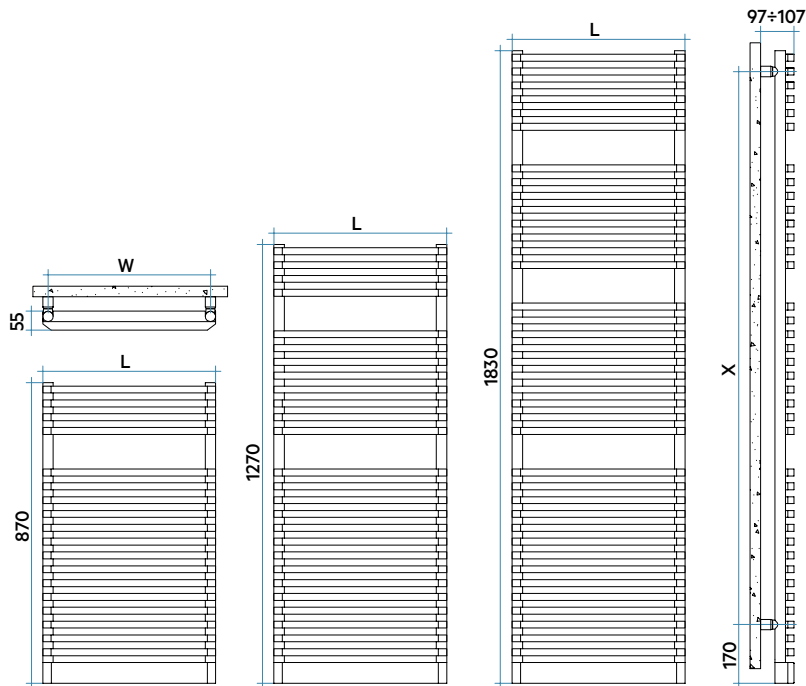

**NET ELECTRIC**

height 1830 mm, length 500 mm. Standard White finish (cod. 01).  
Designed by Synthesis Design

**Technical features:**

- electric steel towel warmer radiator
- horizontal elements featuring rectangular tubes 20x25 mm section
- side round manifolds with a 30 mm diameter
- complete with thermal liquid
- electric heater in Class II (double insulation) provided with wireless electronic control
- in addition to setting the desired temperature and keeping it under control, the wireless control performs the following functions: Comfort function, reduced nighttime use, anti-freeze, and programmed stopping
- single phase power supply 220 - 230 V, 50 Hz, Class II, IP44
- long electricity cable 1200 mm, lower right side cable outlet, SCHUKO plug

H mm	L mm	X mm	W mm
870	500	640	470
1270	500	1040	470
1830	500	1600	470

Model	Code	Depth P mm	Height H mm	Width L mm	Weight Kg	Electric Power Watt
870 18 rails 1 espace	<b>NDS050 Z 01 IR 01 NNN</b>	55	870	500	12,8	<b>500</b>
1270 26 rails 2 espaces	<b>NDM050 Z 01 IR 01 NNN</b>	55	1270	500	18,0	<b>750</b>
1830 38 rails 3 espaces	<b>NDE050 Z 01 IR 01 NNN</b>	55	1830	500	26,5	<b>1000</b>